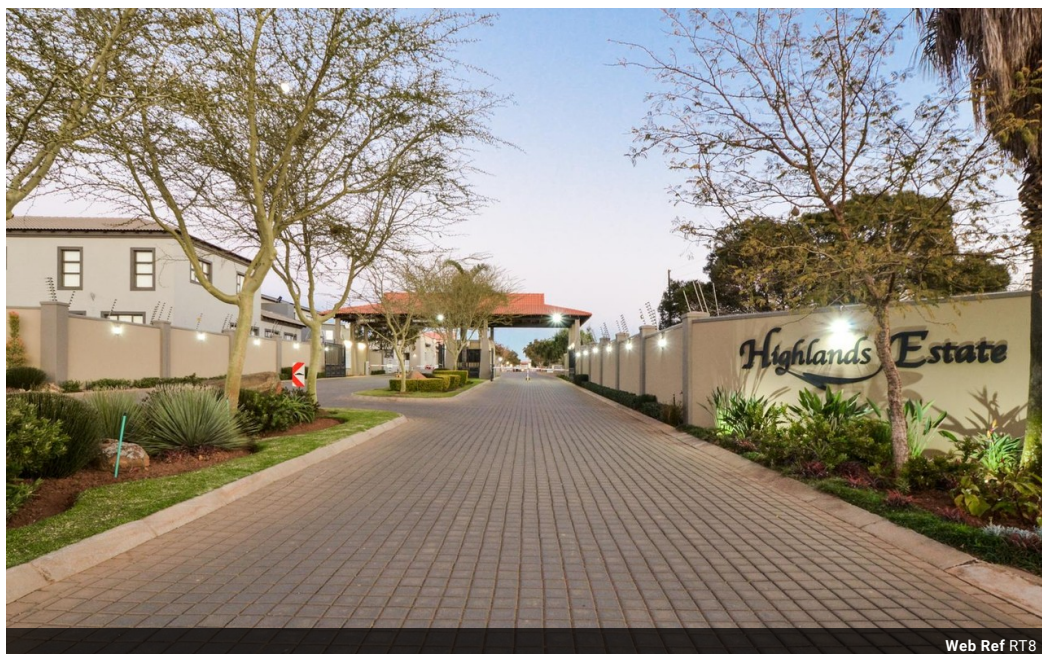

Johan Potgieter
0829083423
johan@redtableproperties.co.za

Contact Head Office

082 9039208

21 Silver Fountains, Silver Lakes Golf Estate

Web Ref RT8

Highlands Estate

Highlands Estate

Highlands Estate is an excellent 24 hour guarded security estate in Olympus, Pretoria East that is located close to all major routes

and highways such as Atterbury Road and the N1 and is within easy access to popular shopping centres, hospitals and schools.