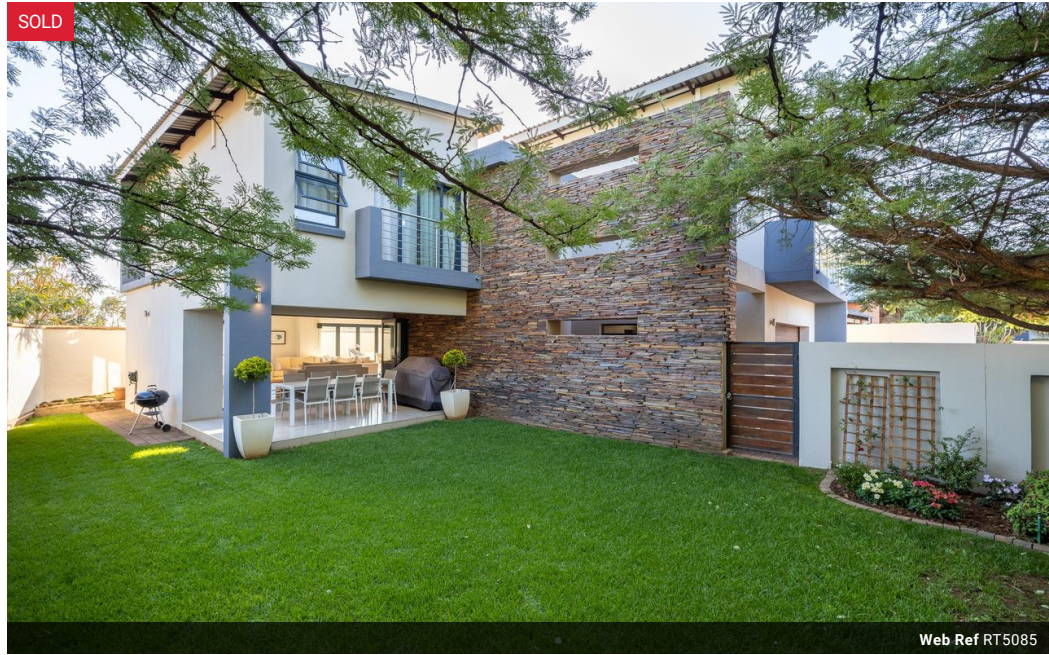

Johan Potgieter
0829083423
johan@redtableproperties.co.za

Kobus Potgieter
0829039208

kobus@redtableproperties.co.za

Lynette Potgieter
0829039208

kobus@redtableproperties.co.za

Contact Head Office

082 9039208

21 Silver Fountains, Silver Lakes Golf Estate

Web Ref RT5085

R3,750,000

4 3.5 2

Monthly Bond Repayment R38,707.06
Calculated over 20 years at 11% with no deposit.

Transfer Costs R251,382.00 **Bond Costs** R49,725.00
These calculations are only a guide. Please ask your conveyancer for exact calculations.

Monthly Levy R1,944 **Monthly Rates** R1,595

Beautiful home in Olympus

Escape to this stunning, modern four-bedroom home situated on a corner stand in the beautiful Bridgefield Estate.

The ground floor features an open-plan design with flowing living areas connecting to a covered patio, garden, and lawn, ideal for entertaining and family fun. The stylish kitchen is equipped with a Smeg stove, ample cabinetry, and a scullery.

Double-volume ceilings enhance the sense of space and light, while ample glass doors promote an indoor-outdoor lifestyle. Another standout feature is a contemporary fireplace in the lounge that adds comfort and creates a cozy ambiance on cold days.

Upstairs are four bedrooms, all with air conditioning and three with balcony access. The main bedroom includes a walk-in closet and a full en-suite bathroom, while the guest bedroom also has an en-suite. The other two...

Features

Pets Allowed Yes

Interior	
Bedrooms	4
Bathrooms	3.5
Kitchens	1
Recep. Rooms	2

Exterior	
Garages	2
Security	Yes
Pool	No

Sizes	
Floor Size	350m²
Land Size	522m²